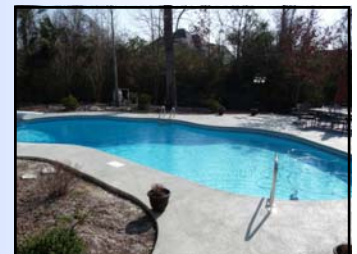

### DESCRIPTION:

Located in beautiful Taberna, offering miles of bike paths, as well as a canoe dock for all residents. Taberna Country Club memberships are optional, and include an 18-hole Championship Golf Course, Jr. Olympic size pool, Lighted Tennis Courts, and beautiful Clubhouse for dining.

### PROPERTY FEATURES:

- Beautiful, stately brick home located on spacious cul-de-sac lot with stunning in-ground pool!
- Elegant slate front porch and walkway welcome you and your guests.
- Formal Dining room and Butler's Pantry with wine cooler.
- Kitchen is a "Gourmet's delight" with granite countertops, double oven, microwave and refrigerator. Built-in desk area and large breakfast area.
- Great Room has striking stone veneer fireplace with built-ins on each side and is ready for your plasma TV
- 1st floor Study / Office with fireplace for a comfortable setting.
- First floor Master Bedroom suite opens to the covered back porch.
- Master bath boasts deep jetted tub and separate slate walk-in shower
- 4 additional spacious Bedrooms (Jack'n'Jill suite) and oodles of closet space.
- Bonus room on upper level is perfect for a game room or additional family room
- Separate 9' x 6' laundry room with cabinets and deep sink
- 3 hot water heaters convenient for everyone's schedule!
- 3-Car garage allows you to stay organized and have plenty of storage
- Security system, and lovely landscaped yard with irrigation system.